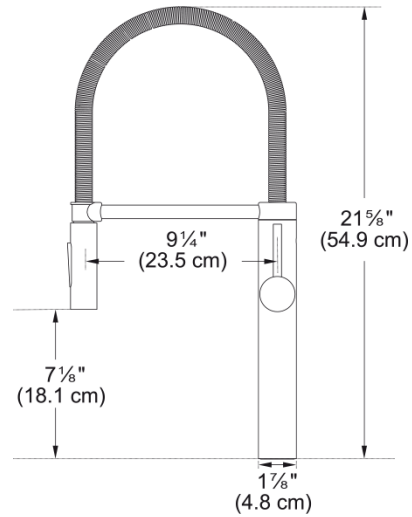

Pescara Semi-Pro Faucet - PES-SPX-304 | 115.0435.802

Technical Data

Aspect

Spout type	S - semi-professional
Color	Stainless steel
Type of material	Stainless steel 304
Flexible pullout hose material	Metal
Spray head material	Plastic

Product Dimensions

Faucet hole diameter	35 mm
Cartridge dimension	35 mm

Installation

Mounting type	Shank
Water supply hose connection	1/2"
Water supply hose length	650 mm

Product specifications

Pressure	High pressure
Faucet type	Spray
Faucet operation	Side lever
Faucet rotation	360°